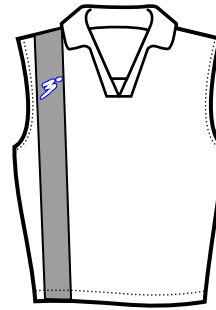

WOMEN'S SLEEVELESS JERSEYS (Standard)

GW4103 CLASSIC
GW4103-V CLASSIC
(V-NECK)

GW4105B SPIKER 04
GW4105B-V SPIKER 04
(V-NECK)

GW4109 SLICE
GW4109-V SLICE
(V-NECK)

GW4110 GASH
GW4110-V GASH
(V-NECK)

GW4113 SLAM
GW4113-V SLAM
(V-NECK)

GW4136 DIGGER
GW4136-V DIGGER
(V-NECK)

GW4141 EXTREME
GW4141-V EXTREME
(V-NECK)

GW4142 ARCH
GW4142-V ARCH
(V-NECK)

GW4143 POINT
GW4143-V POINT
(V-NECK)

GW4144 ALL STAR
GW4144-V ALL STAR
(V-NECK)

*AVAILABLE W/ 2 OR 3
SHOULDER STRIPES