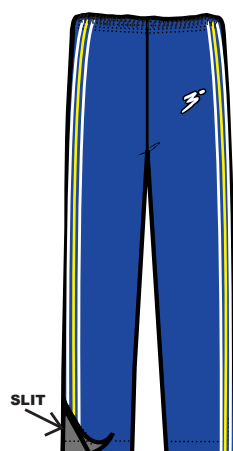

ACTIVE FIT JACKETS & PANTS

- EACH MADE OF DRY FIT 90/10 POLY LYCRA
- AVAILABLE IN ADULT XS-XXL & YOUTH M-XL

ACTIVE FIT AVAILABLE IN:

COLLAR -C

SNAP BUTTON -SB

HOOD -H

**J2100-H SOLID
ACTIVE FIT JACKET**

**J2104-H SOLID
ACTIVE FIT JACKET
WITH PIPING \$4 EXTRA**

**J2125-H DYNAMO
ACTIVE FIT JACKET
SHOULDER CONTRAST
AND WITH or WITHOUT PIPING
(PIPING INCLUDED)**

**J2126-H RACER
ACTIVE FIT JACKET**
STRIPES AVAILABLE IN YOUR TEAM COLORS

**J2139-H SIDELINE
ACTIVE FIT JACKET**
NOT YET AVAILABLE IN YOUTH

**J2111-H BRAVO
ACTIVE FIT JACKET**

**P2100 SOLID
ACTIVE FIT PANT**

**P2104 SOLID
ACTIVE FIT PANT
WITH PIPING \$4 EXTRA**

**P2125 DYNAMO
ACTIVE FIT PANT
SIDE CONTRAST
AND WITH or WITHOUT PIPING
(PIPING INCLUDED)**