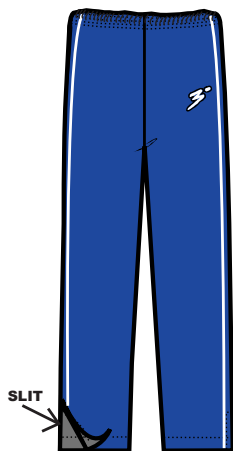

ACTIVE FIT JACKETS & PANTS

- EACH MADE OF DRY FIT 90/10 POLY LYCRA
- AVAILABLE IN ADULT XS-XXL & YOUTH M-XL

ACTIVE FIT AVAILABLE IN:

COLLAR -C

SNAP BUTTON -SB

HOOD -H

**J2100-H SOLID
ACTIVE FIT JACKET**

**J2104-H SOLID
ACTIVE FIT JACKET
WITH PIPING \$4 EXTRA**

**J2125-H DYNAMO
ACTIVE FIT JACKET
SHOULDER CONTRAST
AND WITH or WITHOUT PIPING
(PIPING INCLUDED)**

**J2126-H RACER
ACTIVE FIT JACKET**
STRIPES AVAILABLE IN YOUR TEAM COLORS

**J2139-H SIDELINE
ACTIVE FIT JACKET**
NOT YET AVAILABLE IN YOUTH

**J2111-H BRAVO
ACTIVE FIT JACKET**

**P2100 SOLID
ACTIVE FIT PANT**

**P2104 SOLID
ACTIVE FIT PANT
WITH PIPING \$4 EXTRA**

**P2125 DYNAMO
ACTIVE FIT PANT
SIDE CONTRAST
AND WITH or WITHOUT PIPING
(PIPING INCLUDED)**