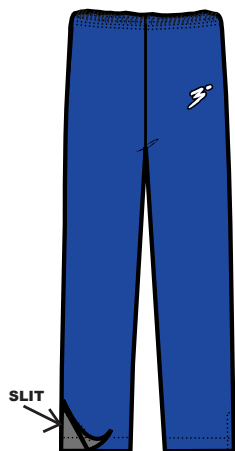

ACTIVE FIT JACKETS & PANTS

- EACH MADE OF DRY FIT 90/10 POLY LYCRA
- AVAILABLE IN ADULT XS-XXL & YOUTH M-XL

ACTIVE FIT AVAILABLE IN:

COLLAR -C

SNAP BUTTON -SB

HOOD -H

**J2100-H SOLID
ACTIVE FIT JACKET**

**J2104-H SOLID
ACTIVE FIT JACKET
WITH PIPING \$4 EXTRA**

**J2125-H DYNAMO
ACTIVE FIT JACKET
SHOULDER CONTRAST
AND WITH or WITHOUT PIPING
(PIPING INCLUDED)**

**J2126-H RACER
ACTIVE FIT JACKET**
STRIPES AVAILABLE IN YOUR TEAM COLORS

**J2139-H SIDELINE
ACTIVE FIT JACKET**
NOT YET AVAILABLE IN YOUTH

**J2111-H BRAVO
ACTIVE FIT JACKET**

**P2100 SOLID
ACTIVE FIT PANT**

**P2104 SOLID
ACTIVE FIT PANT
WITH PIPING \$4 EXTRA**

**P2125 DYNAMO
ACTIVE FIT PANT
SIDE CONTRAST
AND WITH or WITHOUT PIPING
(PIPING INCLUDED)**