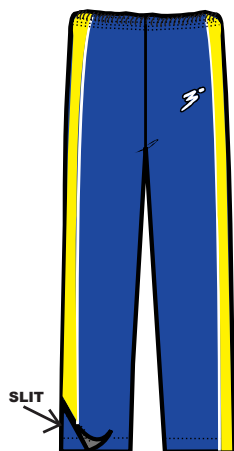

ACTIVE FIT JACKETS & PANTS

- EACH MADE OF DRY FIT 90/10 POLY LYCRA
- AVAILABLE IN ADULT XS-XXL & YOUTH M-XL

ACTIVE FIT AVAILABLE IN:

COLLAR -C

SNAP BUTTON -SB

HOOD -H

**J2100-H SOLID
ACTIVE FIT JACKET**

**J2104-H SOLID
ACTIVE FIT JACKET
WITH PIPING \$4 EXTRA**

**J2125-H DYNAMO
ACTIVE FIT JACKET
SHOULDER CONTRAST
AND WITH or WITHOUT PIPING
(PIPING INCLUDED)**

**J2126-H RACER
ACTIVE FIT JACKET**
STRIPES AVAILABLE IN YOUR TEAM COLORS

**J2139-H SIDELINE
ACTIVE FIT JACKET**
NOT YET AVAILABLE IN YOUTH

**J2111-H BRAVO
ACTIVE FIT JACKET**

**P2100 SOLID
ACTIVE FIT PANT**

**P2104 SOLID
ACTIVE FIT PANT
WITH PIPING \$4 EXTRA**

**P2125 DYNAMO
ACTIVE FIT PANT
SIDE CONTRAST
AND WITH or WITHOUT PIPING
(PIPING INCLUDED)**