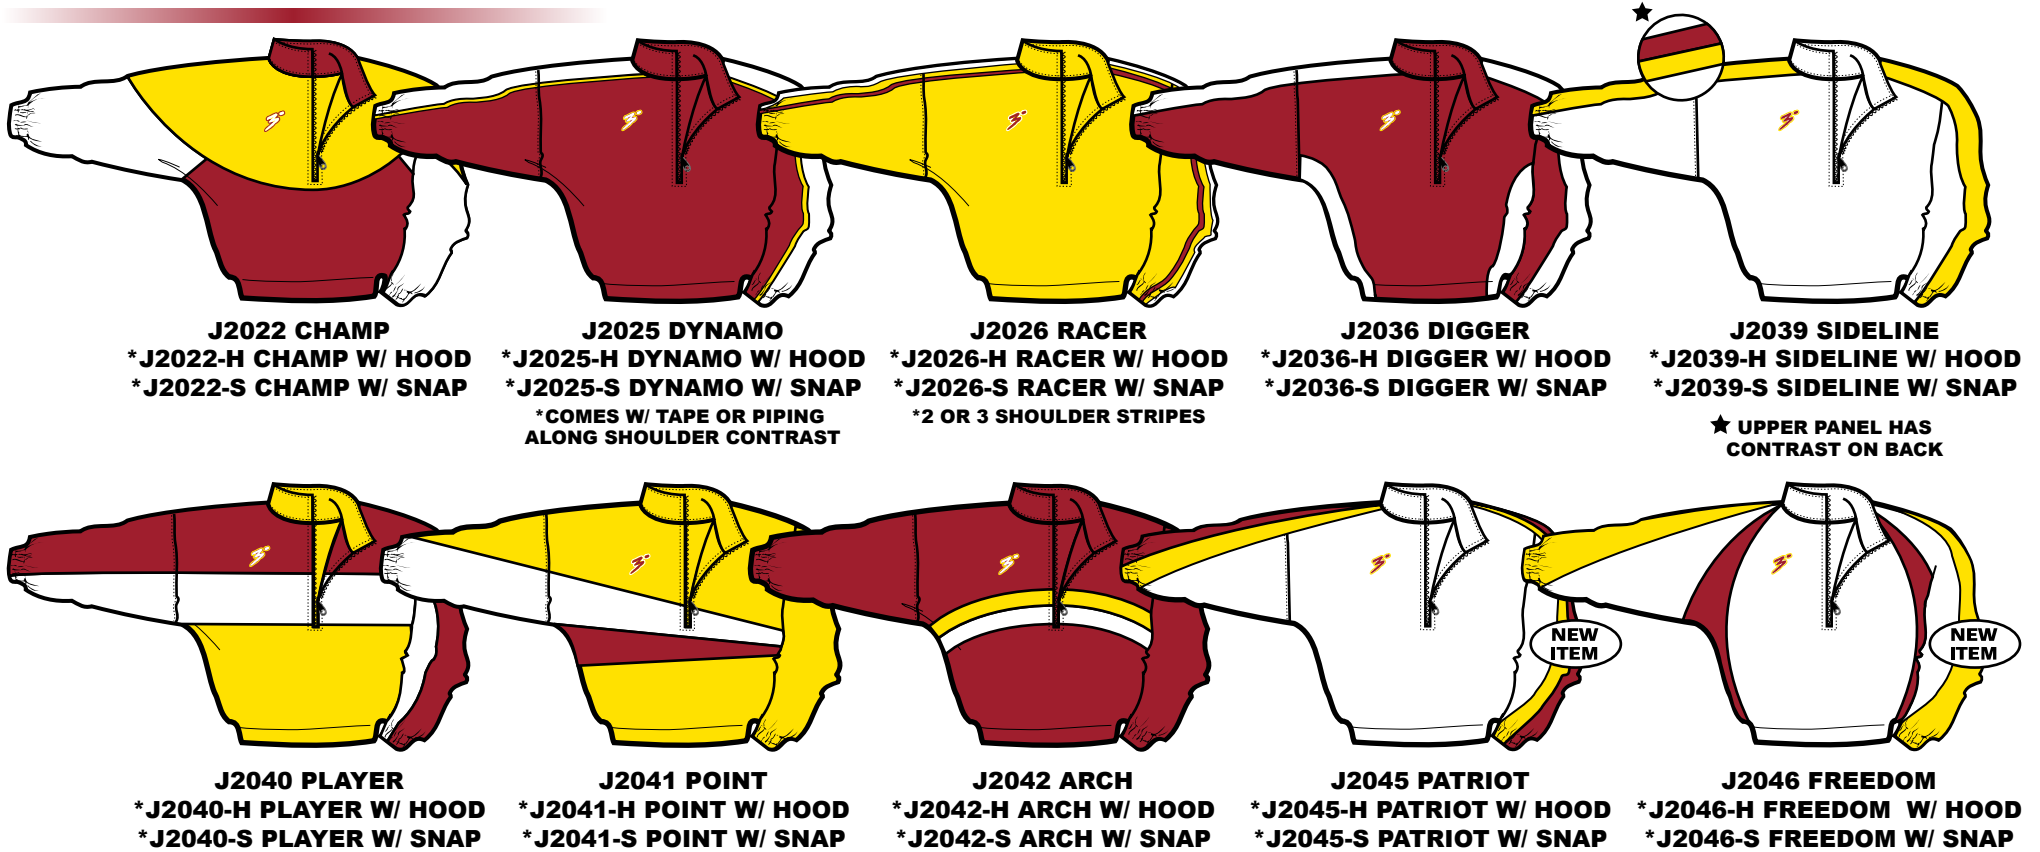

# WARM-UP JACKETS

**J2022 CHAMP**

\*J2022-H CHAMP W/ HOOD  
\*J2022-S CHAMP W/ SNAP

**J2025 DYNAMO**

\*J2025-H DYNAMO W/ HOOD  
\*J2025-S DYNAMO W/ SNAP  
\*COMES W/ TAPE OR PIPING  
ALONG SHOULDER CONTRAST

**J2026 RACER**

\*J2026-H RACER W/ HOOD  
\*J2026-S RACER W/ SNAP  
\*2 OR 3 SHOULDER STRIPES

**J2036 DIGGER**

\*J2036-H DIGGER W/ HOOD  
\*J2036-S DIGGER W/ SNAP

**J2039 SIDELINE**

\*J2039-H SIDELINE W/ HOOD  
\*J2039-S SIDELINE W/ SNAP  
★ UPPER PANEL HAS  
CONTRAST ON BACK

**J2040 PLAYER**

\*J2040-H PLAYER W/ HOOD  
\*J2040-S PLAYER W/ SNAP

**J2041 POINT**

\*J2041-H POINT W/ HOOD  
\*J2041-S POINT W/ SNAP

**J2042 ARCH**

\*J2042-H ARCH W/ HOOD  
\*J2042-S ARCH W/ SNAP

**J2045 PATRIOT**

**J2200 SOLID**

**J2210 GASH**

**J2214 ACE**

**J2215 BATWING**

**J2226 RACER**  
\*2 OR 3 SHOULDER STRIPES

**J2228 ROCKET**