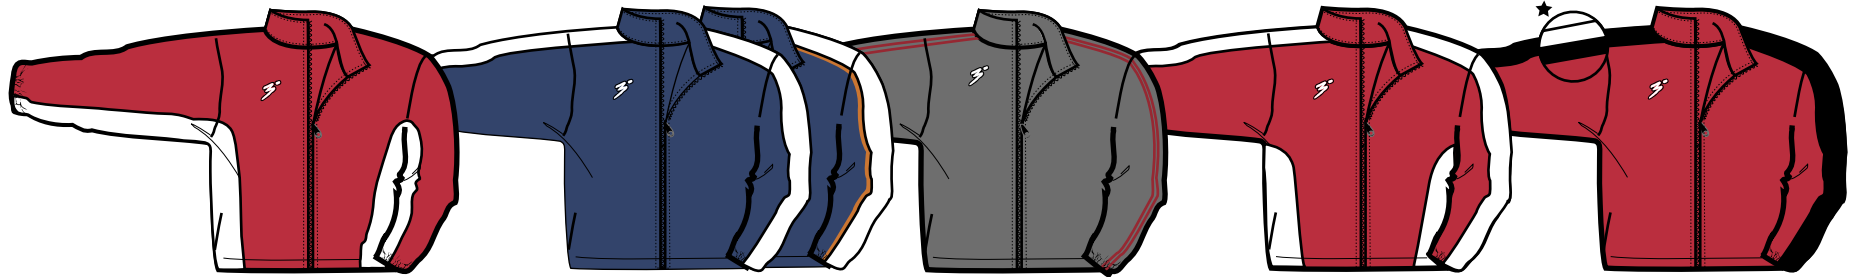

WARM-UP JACKETS

JACKETS COME WITH THE FOLLOWING:

- * YOUR CUSTOM TEAM COLORS.
- * FULL FRONT ZIPPER.
- * TWO FRONTSIDE POCKETS.
- * BACK INNER LINING - MESH, TAFFETA, OR TRICOTE.
- * STANDARD 2" STAND-UP COLLAR;
HOOD OR SNAP COLLAR OPTIONAL

J2000 CLASSIC
*J2000-H W/ HOOD
*J2000-S W/ SNAP

J2001 CLASSIC W/ PIPING
*J2001-H W/ HOOD
*J2001-S W/ SNAP

J2014 ACE
*J2014-H W/ HOOD
*J2014-S W/ SNAP

J2015 BATWING
*J2015-H W/ HOOD
*J2015-S W/ SNAP

J2025 DYNAMO
*J2025-H W/ HOOD
*J2025-S W/ SNAP

J2026 RACER
*J2026-H W/ HOOD
*J2026-S W/ SNAP
*2 OR 3 SHOULDER STRIPES

J2036 DIGGER
*J2036-H W/ HOOD
*J2036-S W/ SNAP

J2039 SIDELINE
*J2039-H W/ HOOD
*J2039-S W/ SNAP

J2052 TIDES
*J2052-H W/ HOOD
*J2052-S W/ SNAP