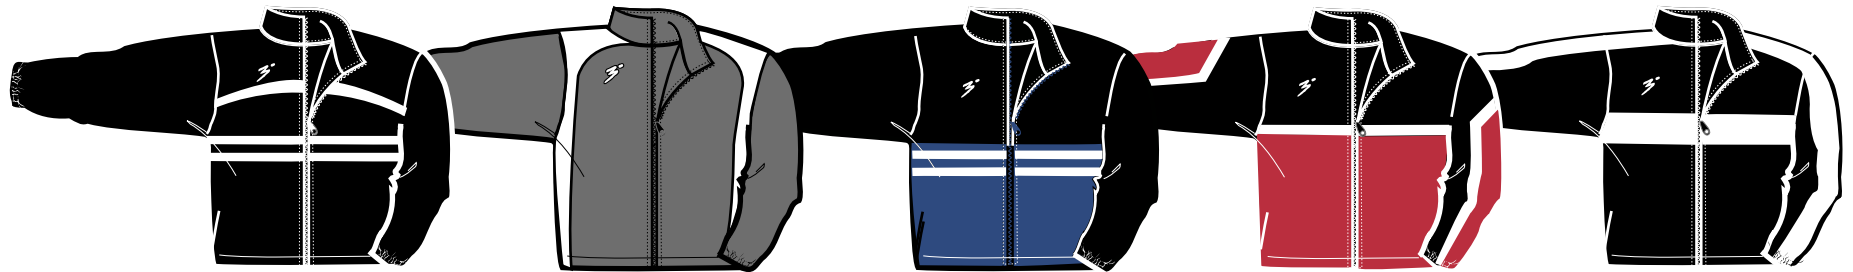

WARM-UP JACKETS

JACKETS COME WITH THE FOLLOWING:

- * YOUR CUSTOM TEAM COLORS.
- * FULL FRONT ZIPPER.
- * TWO FRONTSIDE POCKETS.
- * BACK INNER LINING - MESH, TAFFETA, OR TRICOTE.
- * STANDARD 2" STAND-UP COLLAR;
HOOD OR SNAP COLLAR OPTIONAL

J2000 CLASSIC
*J2000-H W/ HOOD
*J2000-S W/ SNAP

J2001 CLASSIC W/ PIPING
*J2001-H W/ HOOD
*J2001-S W/ SNAP

J2014 ACE
*J2014-H W/ HOOD
*J2014-S W/ SNAP

J2015 BATWING
*J2015-H W/ HOOD
*J2015-S W/ SNAP

J2025 DYNAMO
*J2025-H W/ HOOD
*J2025-S W/ SNAP

J2026 RACER
*J2026-H W/ HOOD
*J2026-S W/ SNAP
*2 OR 3 SHOULDER STRIPES

J2036 DIGGER
*J2036-H W/ HOOD
*J2036-S W/ SNAP

J2039 SIDELINE
*J2039-H W/ HOOD
*J2039-S W/ SNAP

J2052 TIDES
*J2052-H W/ HOOD
*J2052-S W/ SNAP